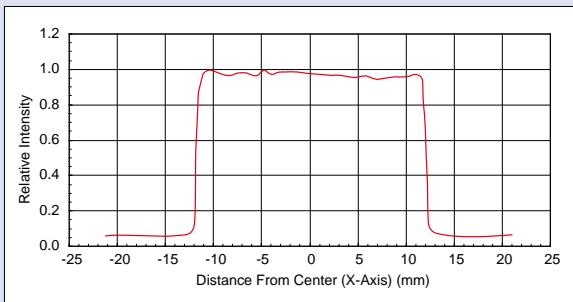

Sample Images

Bottle Liquid Level MEBL-CR145

Electrodes On Liquid Crystal Glass MEBL-CW7050

Light Distribution Characteristic

MEBL-CW25

MEBL-CW7050