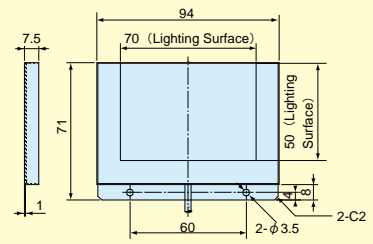

MEBL-C

Emitted Color

Illumination Area Dimensions (Length · Width)

R Red **B** Blue

G Green **W** White

- Does not take up space due to slim, compact design.
- Irradiates a uniform light by means of a unique light transfer diffusion plate

Edge Type Backlights

Model	Emitted Color	Maximum Related Current IFM (A)	Dimensions of Illumination Area (mm)	Weight (g)	Product Code
MEBL-CR25	● Red	0.03	25x25	45	A-2075
★ MEBL-CG25	● Green	0.04	25x25		A-2132
MEBL-CB25	● Blue	0.04	25x25		A-2077
MEBL-CW25	○ White	0.04	25x25		A-2076
MEBL-CR50	● Red	0.17	50x50	110	A-2069
★ MEBL-CG50	● Green	0.29	50x50		A-2133
MEBL-CB50	● Blue	0.29	50x50		A-2071
MEBL-CW50	○ White	0.29	50x50		A-2070
MEBL-CR7050	● Red	0.15	70x50	140	A-2078
★ MEBL-CG7050	● Green	0.25	70x50		A-2134
MEBL-CB7050	● Blue	0.25	70x50		A-2080
MEBL-CW7050	○ White	0.25	70x50		A-2079
MEBL-CR10080	● Red	0.32	100x80	230	A-2072
★ MEBL-CG10080	● Green	0.57	100x80		A-2135
MEBL-CB10080	● Blue	0.57	100x80		A-2074
MEBL-CW10080	○ White	0.57	100x80		A-2073
MEBL-CR145	● Red	0.45	145x145	460	A-2187
★ MEBL-CG145	● Green	0.8	145x145		A-2189
MEBL-CB145	● Blue	0.8	145x145		A-2186
MEBL-CW145	○ White	0.8	145x145		A-2188

★ Made-to-order products.

MEBL-CR (CG,CB,CW) 25

MEBL-CR (CG,CB,CW) 50

MEBL-CR (CG,CB,CW) 7050

MEBL-CR (CG,CB,CW) 10080

MEBL-CR (CG,CB,CW) 145

Edge Type Backlights

Illumination Structure

Sample Images

Bottle Liquid Level MEBL-CR145

Electrodes On Liquid Crystal Glass MEBL-CW7050

Light Distribution Characteristic

MEBL-CW25

MEBL-CW7050