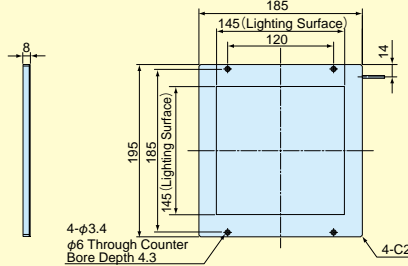

MEBL-C

Emitted Color

Illumination Area Dimensions (Length · Width)

R Red **B** Blue

G Green **W** White

- Does not take up space due to slim, compact design.
- Irradiates a uniform light by means of a unique light transfer diffusion plate

Edge Type Backlights

Model	Emitted Color	Maximum Related Current IFM (A)	Dimensions of Illumination Area (mm)	Weight (g)	Product Code
MEBL-CR25	● Red	0.03	25x25	45	A-2075
★ MEBL-CG25	● Green	0.04	25x25		A-2132
MEBL-CB25	● Blue	0.04	25x25		A-2077
MEBL-CW25	○ White	0.04	25x25		A-2076
MEBL-CR50	● Red	0.17	50x50	110	A-2069
★ MEBL-CG50	● Green	0.29	50x50		A-2133
MEBL-CB50	● Blue	0.29	50x50		A-2071
MEBL-CW50	○ White	0.29	50x50		A-2070
MEBL-CR7050	● Red	0.15	70x50	140	A-2078
★ MEBL-CG7050	● Green	0.25	70x50		A-2134
MEBL-CB7050	● Blue	0.25	70x50		A-2080
MEBL-CW7050	○ White	0.25	70x50		A-2079
MEBL-CR10080	● Red	0.32	100x80	230	A-2072
★ MEBL-CG10080	● Green	0.57	100x80		A-2135
MEBL-CB10080	● Blue	0.57	100x80		A-2074
MEBL-CW10080	○ White	0.57	100x80		A-2073
MEBL-CR145	● Red	0.45	145x145	460	A-2187
★ MEBL-CG145	● Green	0.8	145x145		A-2189
MEBL-CB145	● Blue	0.8	145x145		A-2186
MEBL-CW145	○ White	0.8	145x145		A-2188

★ Made-to-order products.

MEBL-CR (CG,CB,CW) 25

MEBL-CR (CG,CB,CW) 50

MEBL-CR (CG,CB,CW) 7050

MEBL-CR (CG,CB,CW) 10080

MEBL-CR (CG,CB,CW) 145

Edge Type Backlights

Illumination Structure

Sample Images

Bottle Liquid Level MEBL-CR145

Electrodes On Liquid Crystal Glass MEBL-CW7050

Light Distribution Characteristic

MEBL-CW25

MEBL-CW7050