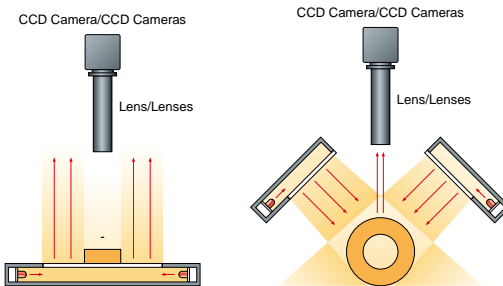

MEBL-C

Emitted Color

Illumination Area Dimensions (Length · Width)

R Red **B** Blue

G Green **W** White

- Does not take up space due to slim, compact design.
- Irradiates a uniform light by means of a unique light transfer diffusion plate

Edge Type Backlights

Model	Emitted Color	Maximum Related Current IFM (A)	Dimensions of Illumination Area (mm)	Weight (g)	Product Code
MEBL-CR25	● Red	0.03	25x25	45	A-2075
★ MEBL-CG25	● Green	0.04	25x25		A-2132
MEBL-CB25	● Blue	0.04	25x25		A-2077
MEBL-CW25	○ White	0.04	25x25		A-2076
MEBL-CR50	● Red	0.17	50x50	110	A-2069
★ MEBL-CG50	● Green	0.29	50x50		A-2133
MEBL-CB50	● Blue	0.29	50x50		A-2071
MEBL-CW50	○ White	0.29	50x50		A-2070
MEBL-CR7050	● Red	0.15	70x50	140	A-2078
★ MEBL-CG7050	● Green	0.25	70x50		A-2134
MEBL-CB7050	● Blue	0.25	70x50		A-2080
MEBL-CW7050	○ White	0.25	70x50		A-2079
MEBL-CR10080	● Red	0.32	100x80	230	A-2072
★ MEBL-CG10080	● Green	0.57	100x80		A-2135
MEBL-CB10080	● Blue	0.57	100x80		A-2074
MEBL-CW10080	○ White	0.57	100x80		A-2073
MEBL-CR145	● Red	0.45	145x145	460	A-2187
★ MEBL-CG145	● Green	0.8	145x145		A-2189
MEBL-CB145	● Blue	0.8	145x145		A-2186
MEBL-CW145	○ White	0.8	145x145		A-2188

★ Made-to-order products.

MEBL-CR (CG,CB,CW) 25

MEBL-CR (CG,CB,CW) 50

MEBL-CR (CG,CB,CW) 7050

MEBL-CR (CG,CB,CW) 10080

MEBL-CR (CG,CB,CW) 145

Edge Type Backlights

Illumination Structure

Sample Images

Bottle Liquid Level MEBL-CR145

Electrodes On Liquid Crystal Glass MEBL-CW7050

Light Distribution Characteristic

MEBL-CW25

MEBL-CW7050