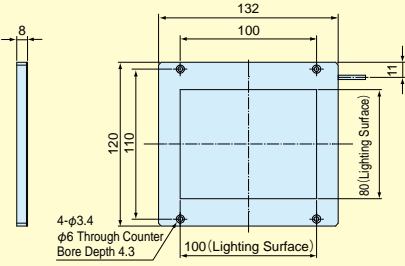

MEBL-C

Emitted Color

Illumination Area Dimensions (Length · Width)

R Red **B** Blue

G Green **W** White

- Does not take up space due to slim, compact design.
- Irradiates a uniform light by means of a unique light transfer diffusion plate

Edge Type Backlights

Model	Emitted Color	Maximum Related Current IFM (A)	Dimensions of Illumination Area (mm)	Weight (g)	Product Code
MEBL-CR25	● Red	0.03	25x25	45	A-2075
★ MEBL-CG25	● Green	0.04	25x25		A-2132
MEBL-CB25	● Blue	0.04	25x25		A-2077
MEBL-CW25	○ White	0.04	25x25		A-2076
MEBL-CR50	● Red	0.17	50x50	110	A-2069
★ MEBL-CG50	● Green	0.29	50x50		A-2133
MEBL-CB50	● Blue	0.29	50x50		A-2071
MEBL-CW50	○ White	0.29	50x50		A-2070
MEBL-CR7050	● Red	0.15	70x50	140	A-2078
★ MEBL-CG7050	● Green	0.25	70x50		A-2134
MEBL-CB7050	● Blue	0.25	70x50		A-2080
MEBL-CW7050	○ White	0.25	70x50		A-2079
MEBL-CR10080	● Red	0.32	100x80	230	A-2072
★ MEBL-CG10080	● Green	0.57	100x80		A-2135
MEBL-CB10080	● Blue	0.57	100x80		A-2074
MEBL-CW10080	○ White	0.57	100x80		A-2073
MEBL-CR145	● Red	0.45	145x145	460	A-2187
★ MEBL-CG145	● Green	0.8	145x145		A-2189
MEBL-CB145	● Blue	0.8	145x145		A-2186
MEBL-CW145	○ White	0.8	145x145		A-2188

★ Made-to-order products.

MEBL-CR (CG,CB,CW) 25

MEBL-CR (CG,CB,CW) 50

MEBL-CR (CG,CB,CW) 7050

MEBL-CR (CG,CB,CW) 10080

MEBL-CR (CG,CB,CW) 145

Edge Type Backlights

Illumination Structure

Sample Images

Bottle Liquid Level MEBL-CR145

Electrodes On Liquid Crystal Glass MEBL-CW7050

Light Distribution Characteristic

MEBL-CW25

MEBL-CW7050